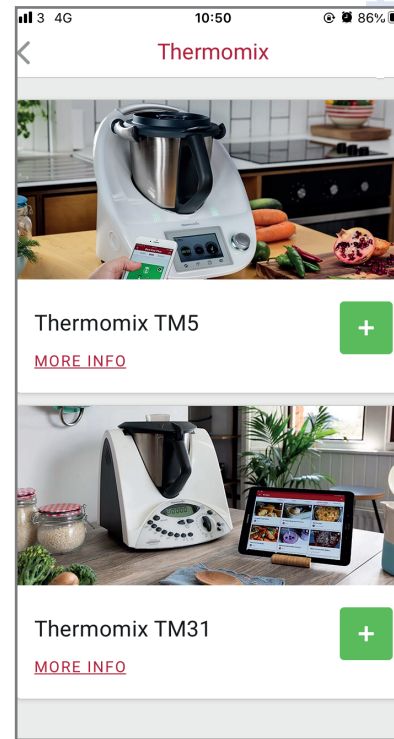

# DROP - ADD AN APPLIANCE

1

Go to the "kitchen" section

2

Select your appliance's brand

3

Find your tool

4

Start cooking