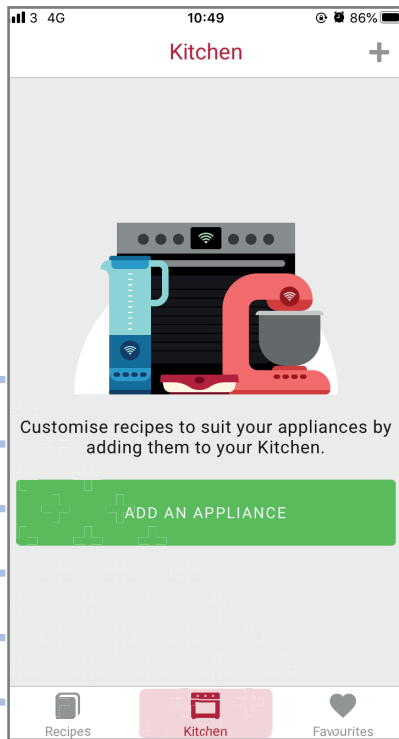

# DROP - ADD AN APPLIANCE

1

Go to the "kitchen" section

2

Select your appliance's brand

3

Find your tool

4

Start cooking