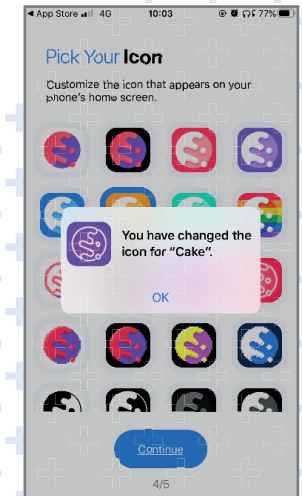

CAKE - ONBOARDING

1

Interface Preferences

2

Privacy Preferences

3

Appearance

4

Icon

5

Settings

6

Select Favourite Websites

7

Create your first Collection